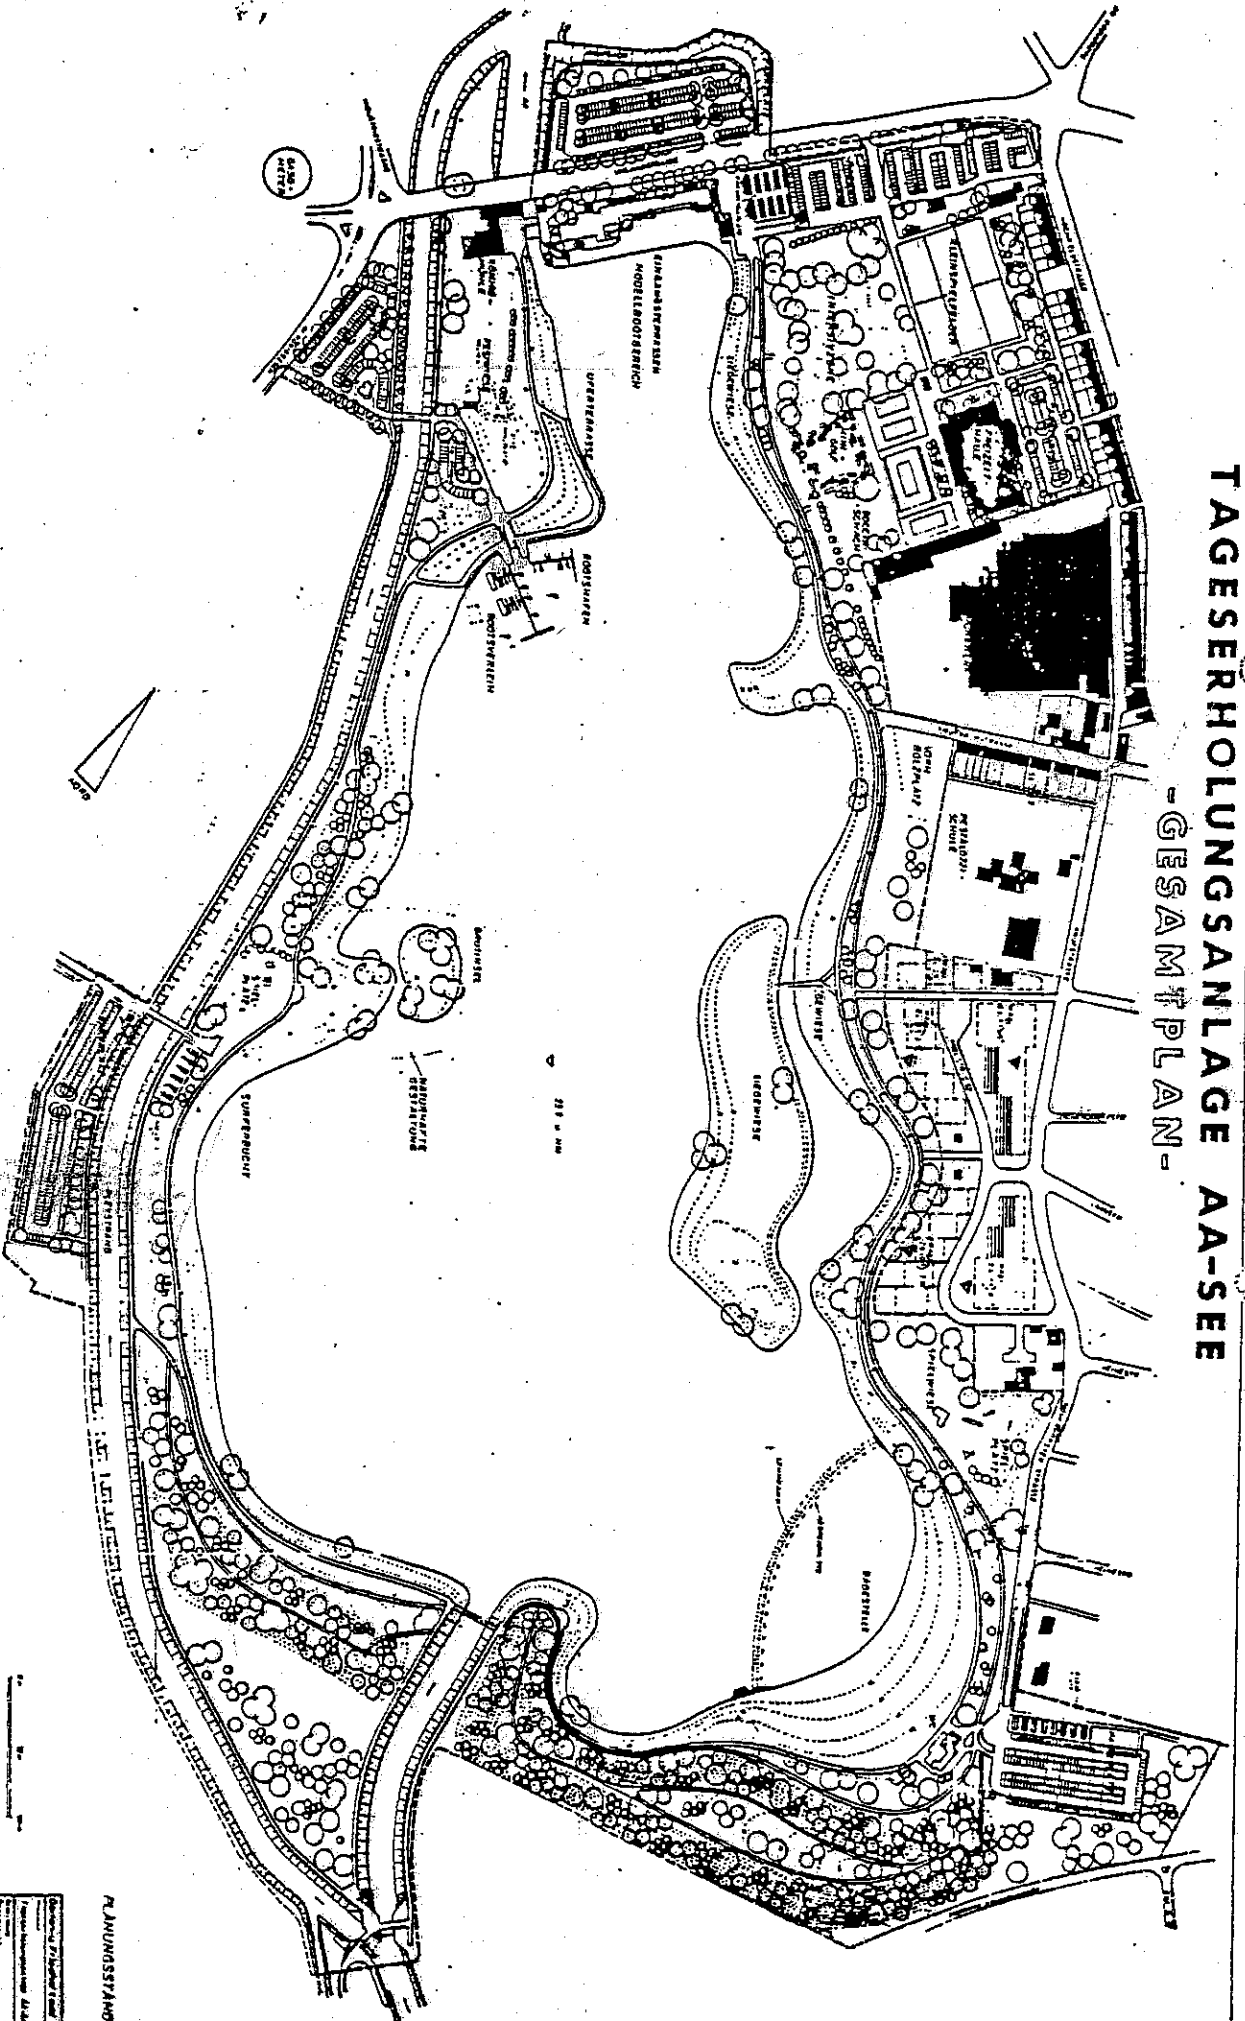

# TAGESERHOLUNGSANLAGE AA-SEE - GESAMTPLAN -

PLANUNGSSTABO

Architect	...
Scale	1:1000
Date	...
Sheet No.	...